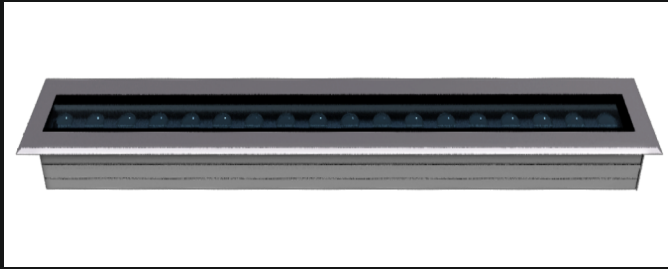

Inground Linear Light

Exterior

Hypogean Linear - Inground Fixtures

Hypogean Linear - 4 Sizes

3W-48W / 255lm-4155lm

8° / 15° / 30° / 45° / 10x60° / Asy