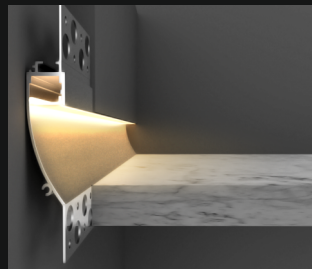

Floor Curve S
Svelte 6 / 12 / 24 / Tunable
Diffused