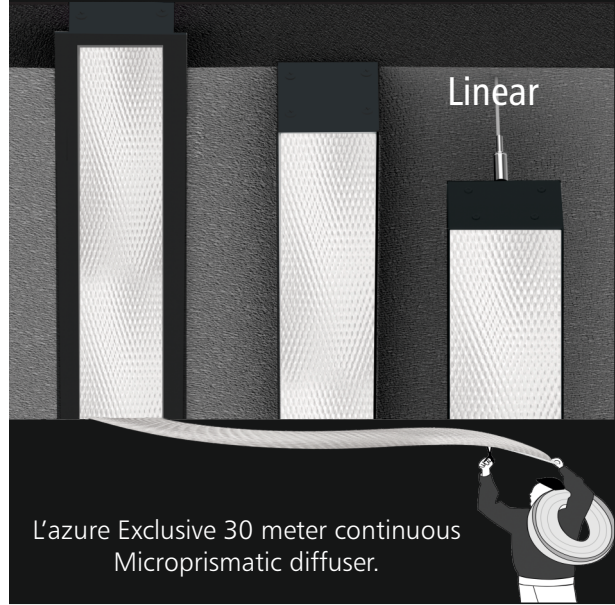

# Incis, Numinous & Acumis - Profile

Acumis - Diffused, Microprismatic - Recessed, Surface & Pendant

Pendant

Recessed

Linear

L'azure Exclusive 30 meter continuous Microprismatic diffuser.