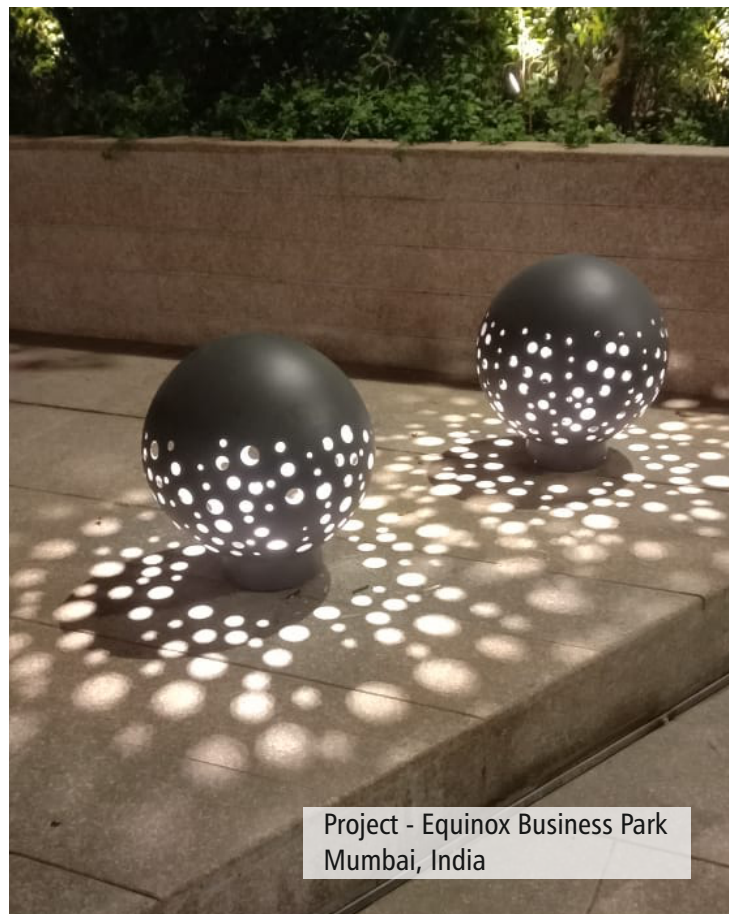

Project - Equinox Business Park
Mumbai, India