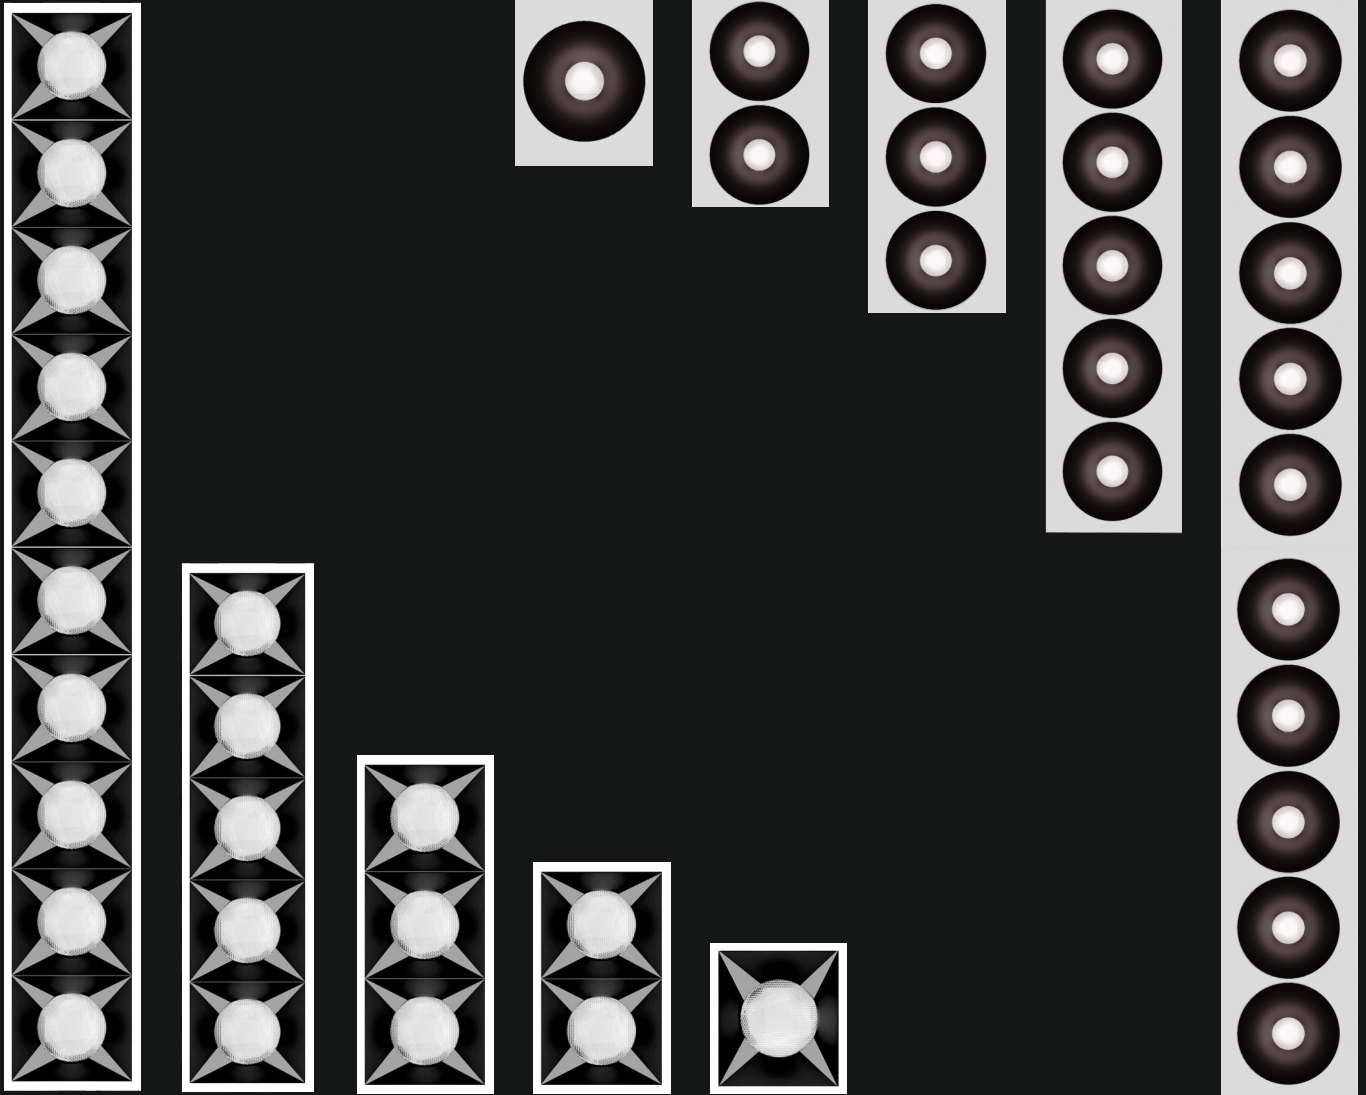

## Aeonic - Linear Downlights

Linear

Aeonic - Brick, Circle, Trim, Trimless, Wallwash & Surface available

- Linear wallwash optic lens
- Available in 3, 5 & 10 lamp units

Ceiling protection trimless mounting with inbuilt "Push to Release" switch enabling easy access to fixture and driver for installation & maintenance