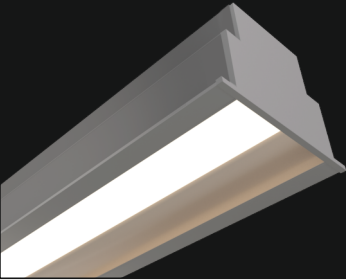

Incis, Numinous & Acumis - Profile

Acumis - Diffused, Microprismatic - Recessed, Surface & Pendant

Recessed

L'azure Exclusive 30 meter continuous Microprismatic diffuser.

Numinous - Modular Profiles

Incis

Numinous

Acumis