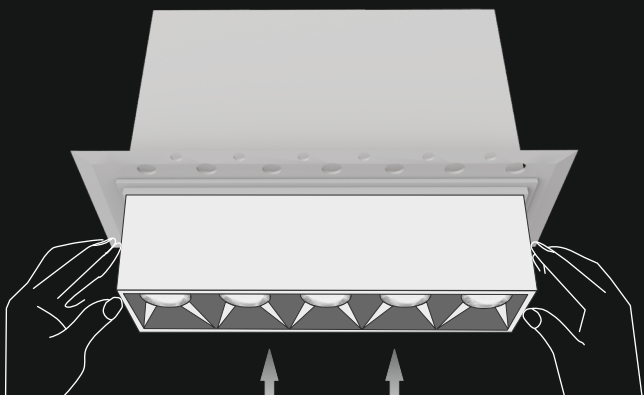

## Aeonic - Linear Downlights

Linear

Aeonic - Brick, Circle, Trim, Trimless, Wallwash & Surface available

- Linear wallwash optic lens
- Available in 3, 5 & 10 lamp units

Ceiling protection trimless mounting with inbuilt "Push to Release" switch enabling easy access to fixture and driver for installation & maintenance