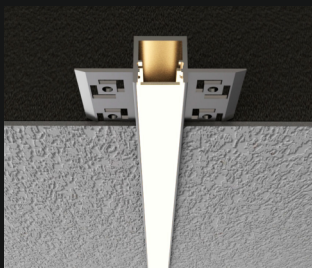

Ceiling S
Svelte 6 / 12 / Tunable
Diffused